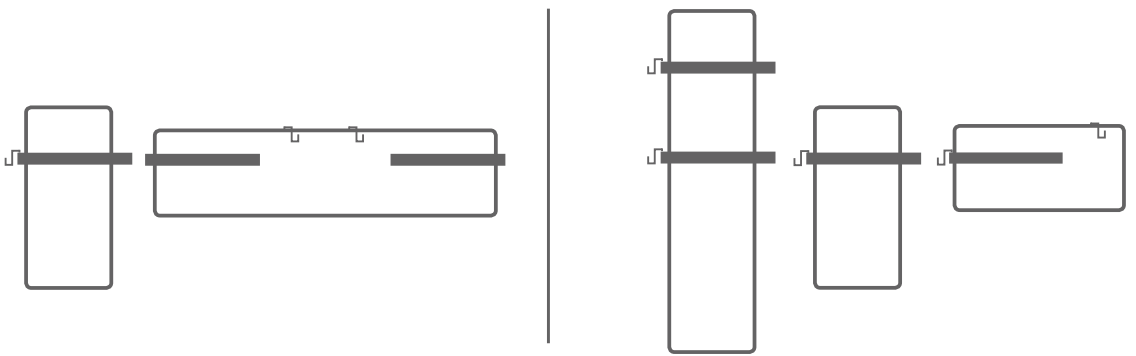

Power	Dual-Kherr	Reference	Measures and Weight	
			LargexHigh	Weight
 Slim Timer 250W 	White Cashmere RAL 9010 (Mimetic)	BS250TL	25x50 cm	5,20 kg
	Travertine	TR250TL	25x50 cm	5,20 kg
	White Slate	PN250TL	25x50 cm	5,20 kg
	Black Slate	PA250TL	25x50 cm	5,20 kg
 Slim Timer 500W 	White Cashmere RAL 9010 (Mimetic)	BS500TL	25x100 cm	9,85 kg
	Travertine	TR500TL	25x100 cm	9,85 kg
	White Slate	PN500TL	25x100 cm	9,85 kg
	Black Slate	PA500TL	25x100 cm	9,85 kg
SST Hooks	Stainless Steel	PERINOX	3 units	

Towel Bathrobe

A choice of multiple combinations. Style and design in the minimum space.

Slim Series

ecofort

ecofort ag
Birkenweg 11
CH-2560 Nidau

T +41 (0)32 322 31 11
E info@ecofort.ch
I www.ecofort.ch

www.ecofort.ch