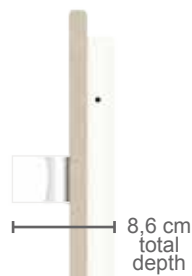

Towel
radiators

White Slate

Stainless steel bars

Slim Timer 500W in White Slate
25x100 cm (Ref. PN500TL)
Vertical or horizontal wall installation

Slim

Towel
radiators

Pure Travertine

Stainless steel bars

Slim

Towel radiators

White Cashmere
Stainless steel bar

Slim Timer 250W in White Cashmere
Ref. BS250TL
Vertical or horizontal wall installation

Mimetic 

White Cashmere finish –MIMETIC- has been developed with a silky texture and minimalist design to help matching into any background. Therefore, the device is designed for being painted in the colour and texture you may wish. It should be necessary to apply first a primer coating to ensure the paint adherence to WATER PROOF surfaces and able to resist temperatures up to 70°C. You can ask in any paint shop.

Slim Timer 500W White Cashmere
25x100 (Ref. BS500TL)
Vertical or horizontal wall installation

Slim

Slim

Towel radiator

Slim
Towel radiator

**Low
running
cost**

**Output:
250 W
500 W**

New
Timer
control

3,9 cm depth

34 cm total width

Mains cable outlet
13 cm

Slim design

Only 2,5 cm to the wall

Timer electronic

Additional stainless steel hooks kit as an option

Benefits of this range: