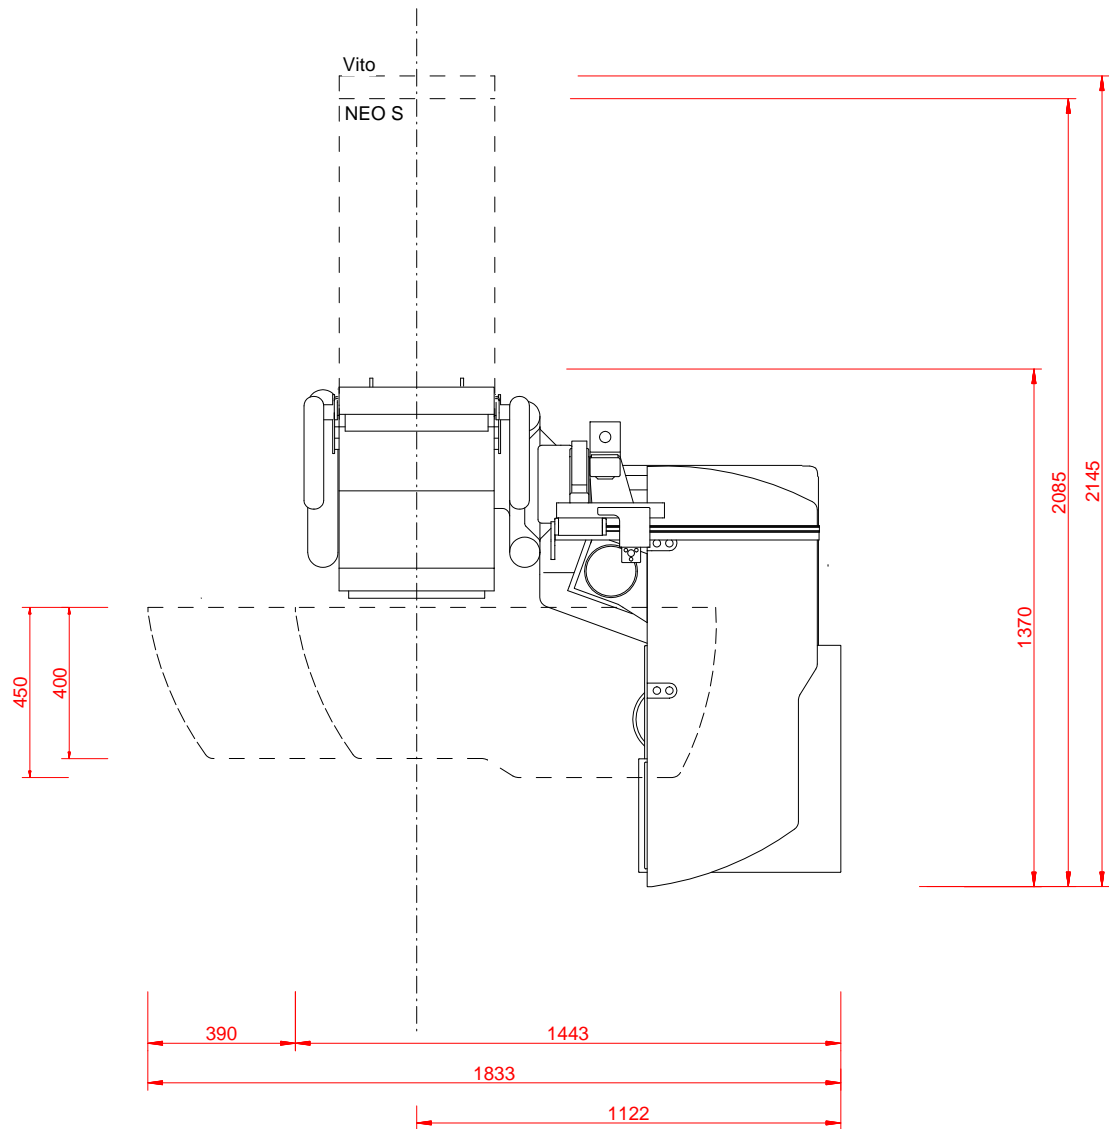

## Solo

Drawing		1:20
Project-No.		
Date	11.2016	chk
Change of		

 **Block Optic**

Semerteichstr. 60 - 44141 Dortmund  
Tel +49 (0)231-1087785-0

Modifications due to  
technical development  
are reserved

**Solo** 1-/2-Position

Drawing		<b>1:20</b>
Project-No.		
Date	11.2016	chk
Change of		

Semerteichstr. 60 - 44141 Dortmund  
Tel +49 (0)231-1087785-0

Modifications due to  
technical development  
are reserved

Ideo 1-/2-Position

**Duoline** 3-Position

Drawing		<b>1:20</b>
Project-No.		
Date	11.2016	chk
Change of		