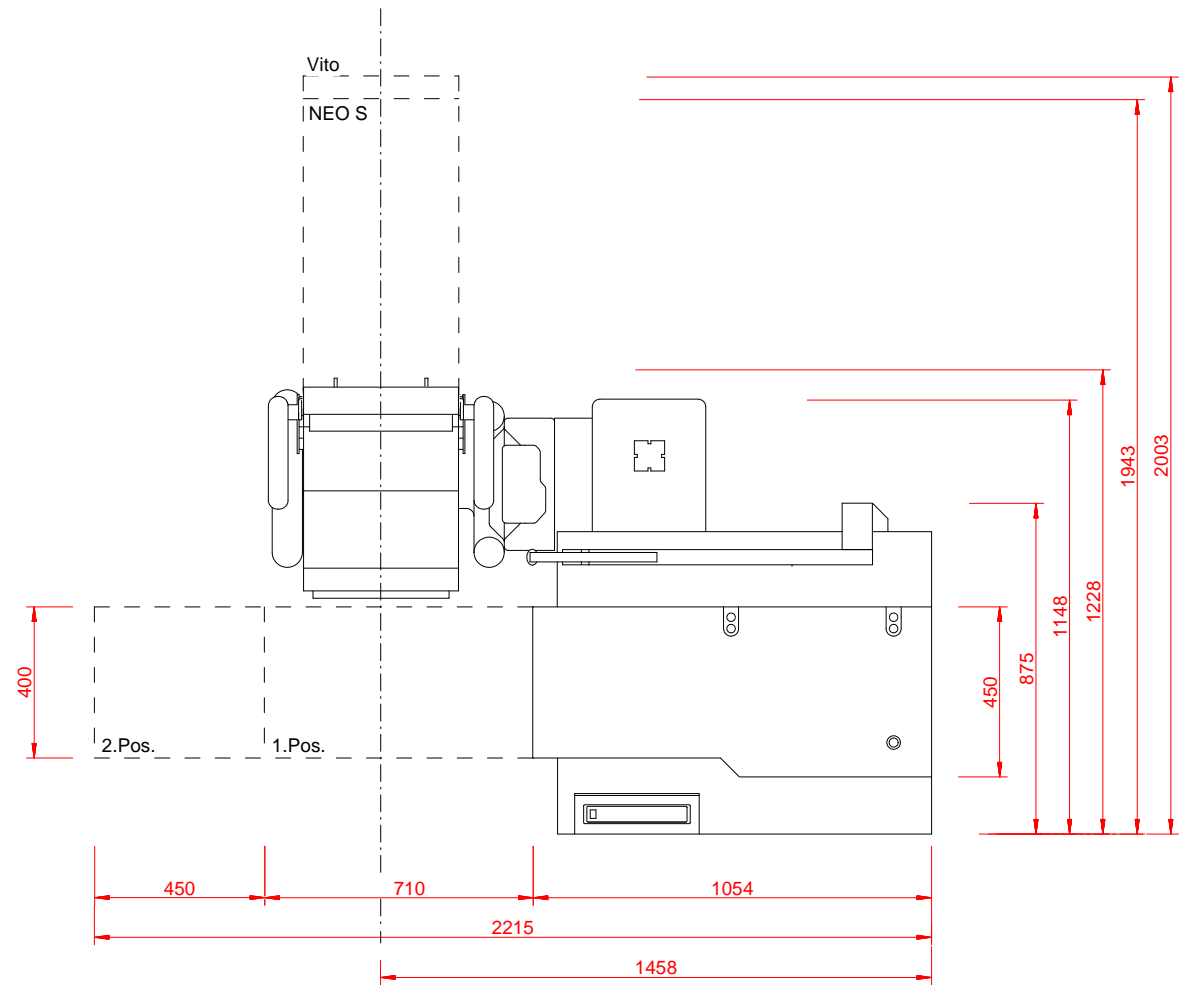

**Innovario** 1-/2-Position

Drawing		<b>1:20</b>
Project-No.		
Date	11.2016	chk
Change of		

Semerteichstr. 60 - 44141 Dortmund  
Tel +49 (0)231-1087785-0

Modifications due to  
technical development  
are reserved

**Innovario** 3-Position

Drawing		<b>1:20</b>
Project-No.		
Date	11.2016	chk
Change of		

Semerteichstr. 60 - 44141 Dortmund  
Tel +49 (0)231-1087785-0

Modifications due to  
technical development  
are reserved

**Duoline** 3-Position

Drawing		<b>1:20</b>
Project-No.		
Date	11.2016	chk
Change of		