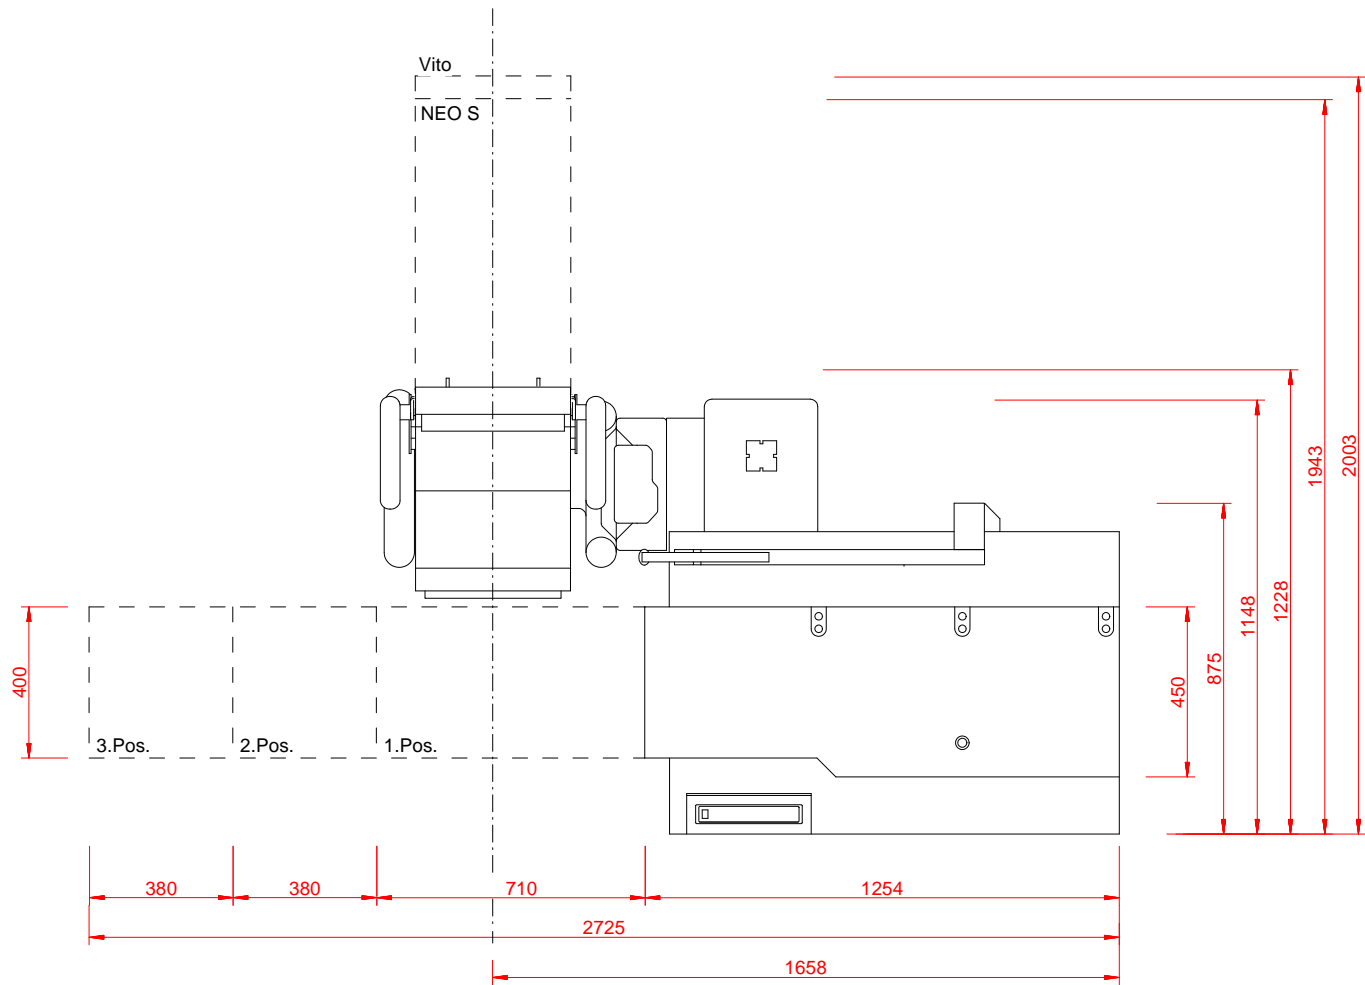

Semerteichstr. 60 - 44141 Dortmund
Tel +49 (0)231-1087785-0

Modifications due to
technical development
are reserved

Duoline 3-Position

Drawing		1:20
Project-No.		
Date	11.2016	chk
Change of