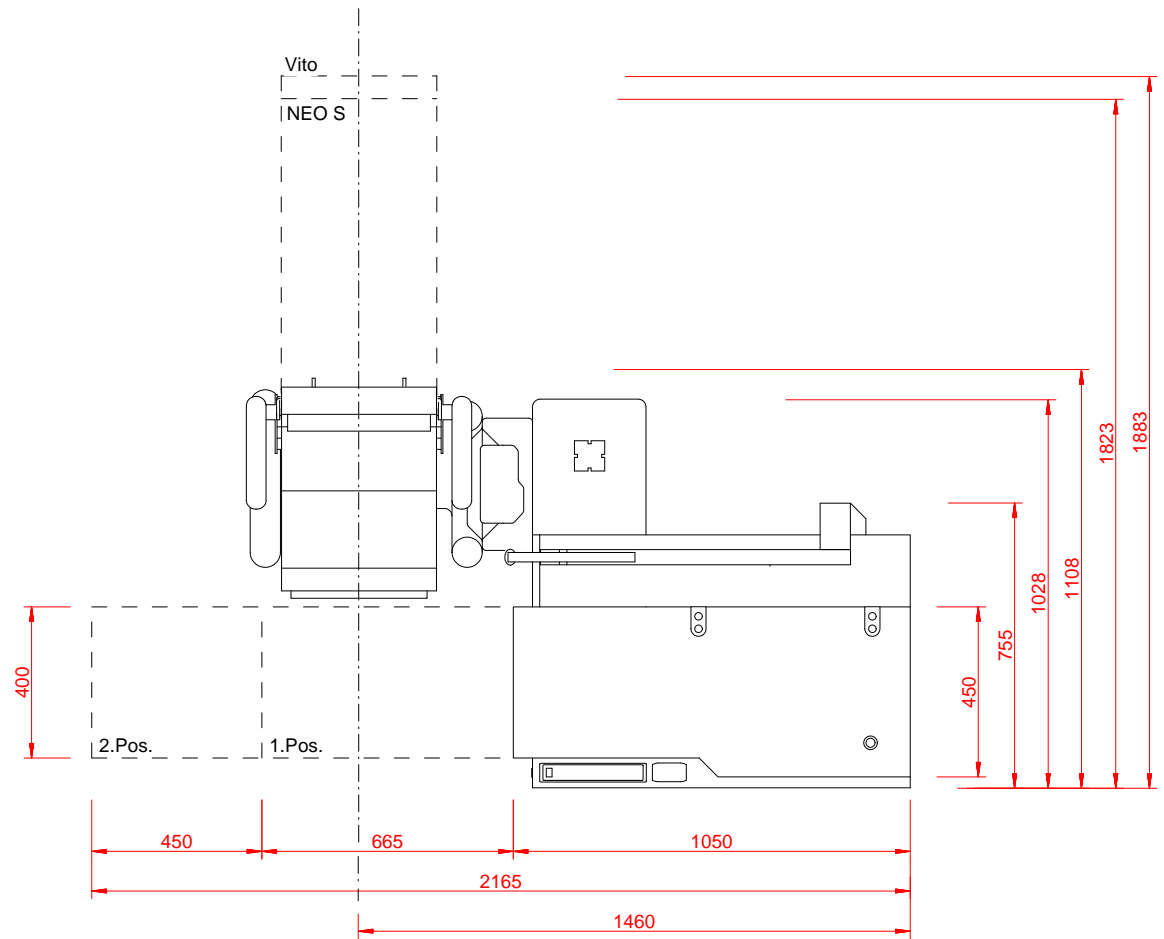

Semerteichstr. 60 - 44141 Dortmund
Tel +49 (0)231-1087785-0

Modifications due to
technical development
are reserved

Innovario 1-/2-Position

Drawing		1:20
Project-No.		
Date	11.2016	chk
Change of