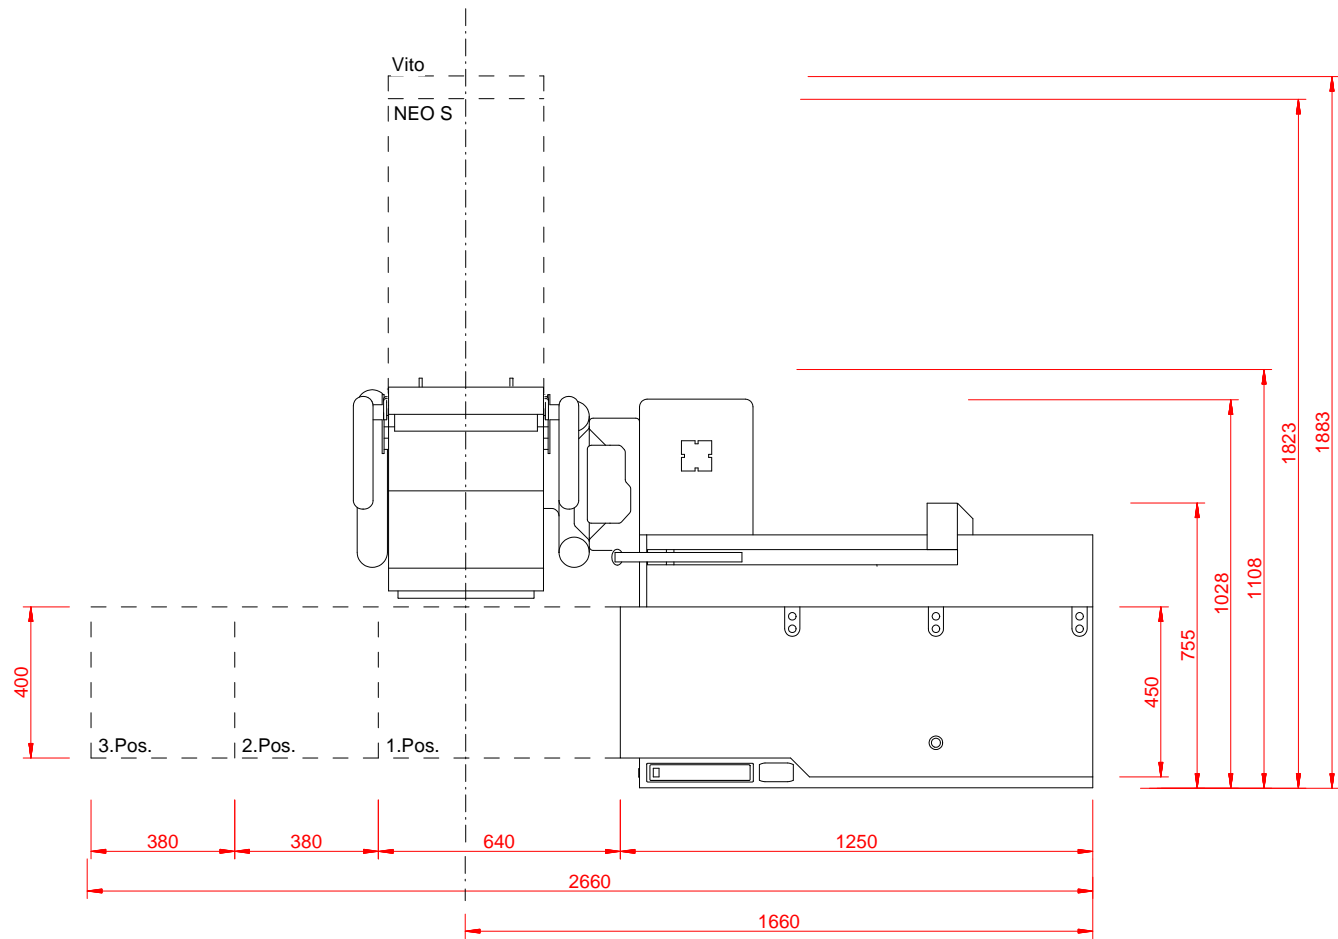

## Vario Carat 1-/2-Position

Drawing		<b>1:20</b>
Project-No.		
Date	11.2016	chk
Change of		

Semerteichstr. 60 - 44141 Dortmund  
Tel +49 (0)231-1087785-0

Modifications due to  
technical development  
are reserved

**Innovario** 1-/2-Position

Drawing		<b>1:20</b>
Project-No.		
Date	11.2016	chk
Change of		

Semerteichstr. 60 - 44141 Dortmund  
Tel +49 (0)231-1087785-0

Modifications due to  
technical development  
are reserved

**Duoline** 3-Position

Drawing		<b>1:20</b>
Project-No.		
Date	11.2016	chk
Change of		