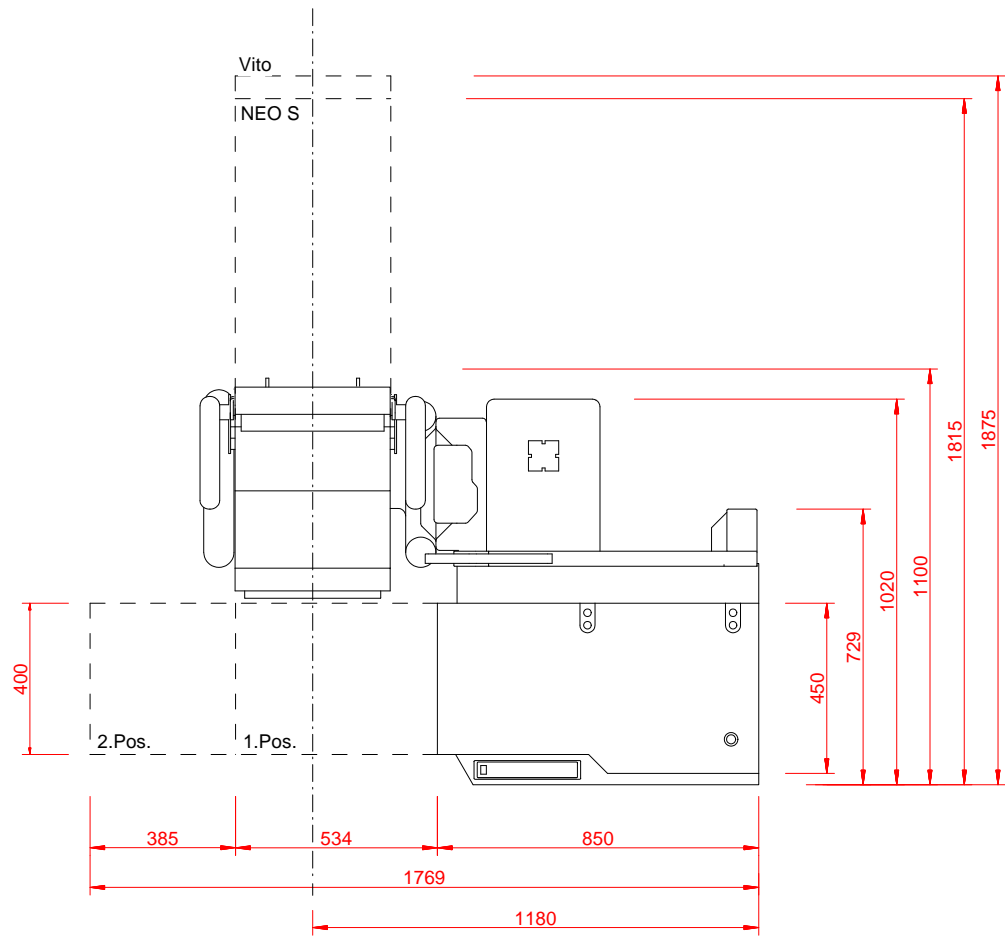

Drawing		1:20
Project-No.		
Date	11.2016	chk
Change of		

Semerteichstr. 60 - 44141 Dortmund  
Tel +49 (0)231-1087785-0

Modifications due to  
technical development  
are reserved

**Carat** 1-/2-Position

Drawing		<b>1:20</b>
Project-No.		
Date	11.2016	chk
Change of		

**Duoline** 3-Position

Drawing		<b>1:20</b>
Project-No.		
Date	11.2016	chk
Change of		