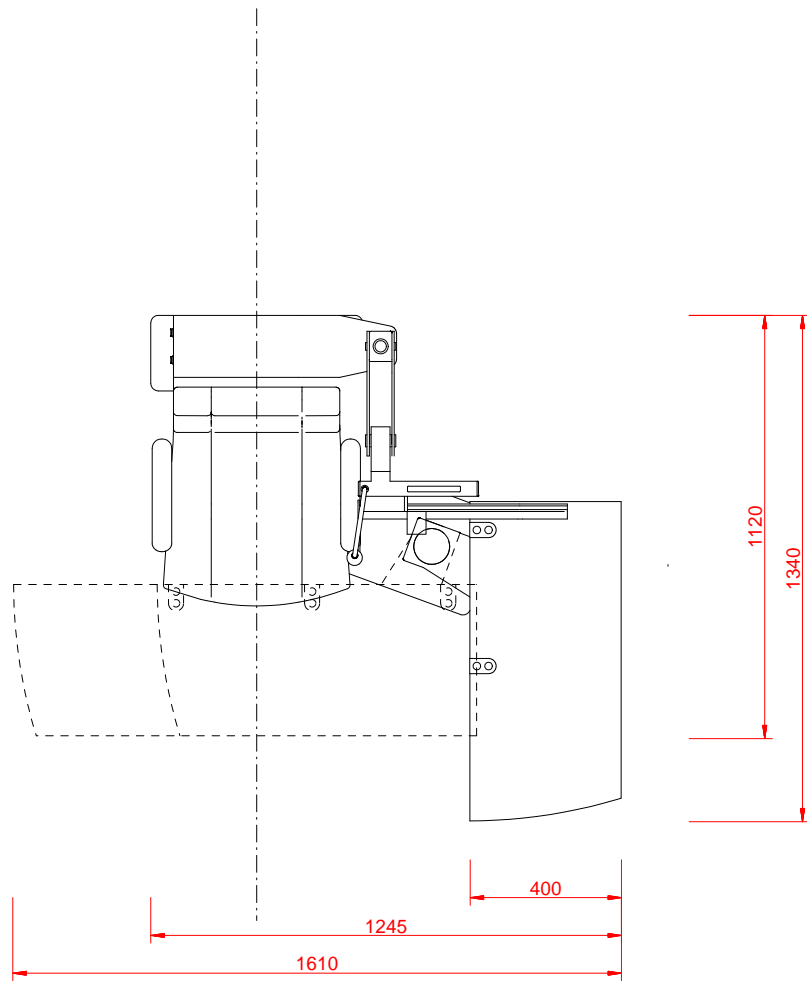

## Solo

Drawing		1:20
Project-No.		
Date	11.2016	chk
Change of		

 **Block Optic**

Semerteichstr. 60 - 44141 Dortmund  
Tel +49 (0)231-1087785-0

Modifications due to  
technical development  
are reserved

**Solo** 1-/2-Position

**Duoline** 3-Position

Drawing		<b>1:20</b>
Project-No.		
Date	11.2016	chk
Change of		