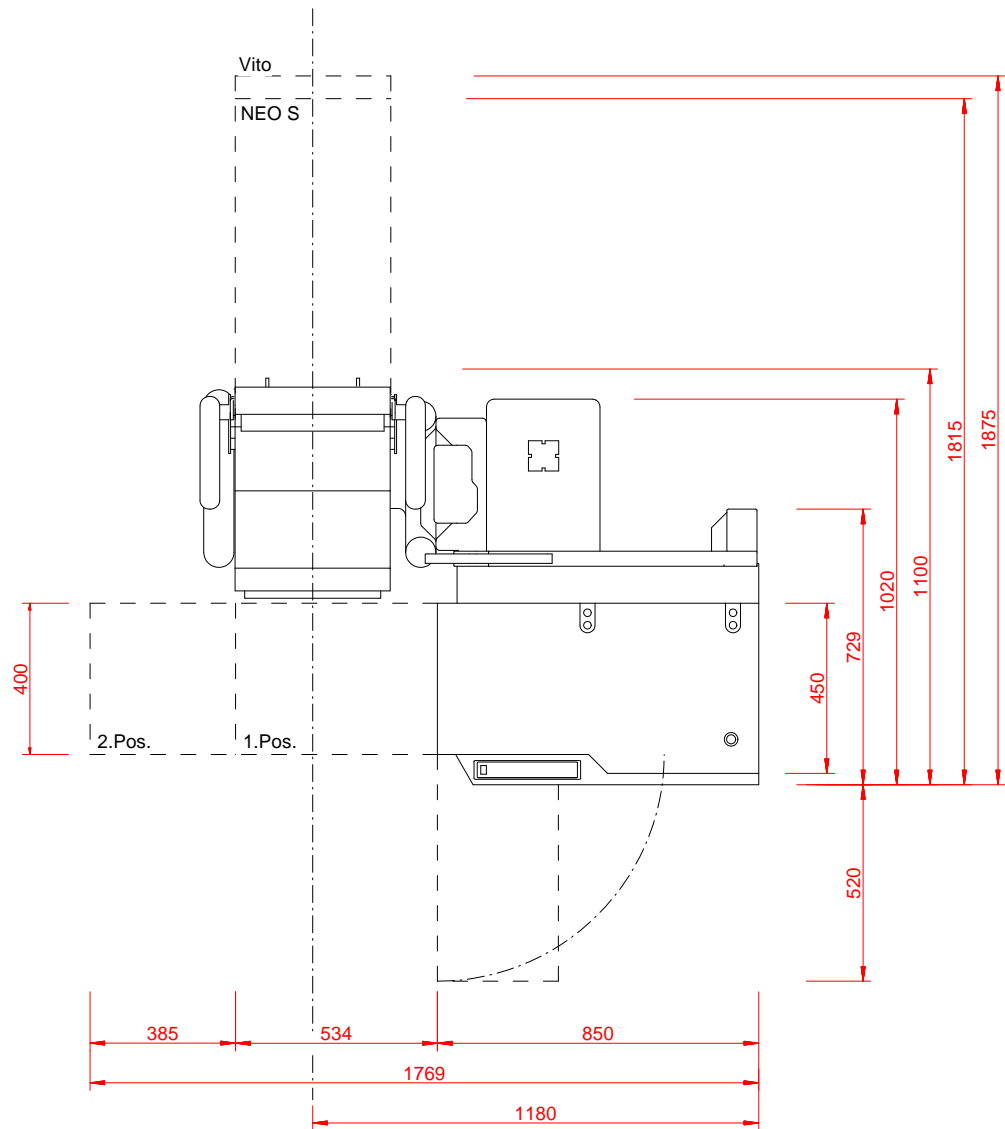

Drawing		<b>1:20</b>
Project-No.		
Date	11.2016	chk
Change of		

Semerteichstr. 60 - 44141 Dortmund  
Tel +49 (0)231-1087785-0

Modifications due to  
technical development  
are reserved

Ideo 1-/2-Position

Drawing		1:20
Project-No.		
Date	11.2016	chk
Change of		

Semerteichstr. 60 - 44141 Dortmund  
Tel +49 (0)231-1087785-0

Modifications due to  
technical development  
are reserved

**Carat** 1-/2-Position

Drawing		<b>1:20</b>
Project-No.		
Date	11.2016	chk
Change of		

**Duoline** 3-Position

Drawing		<b>1:20</b>
Project-No.		
Date	11.2016	chk
Change of		