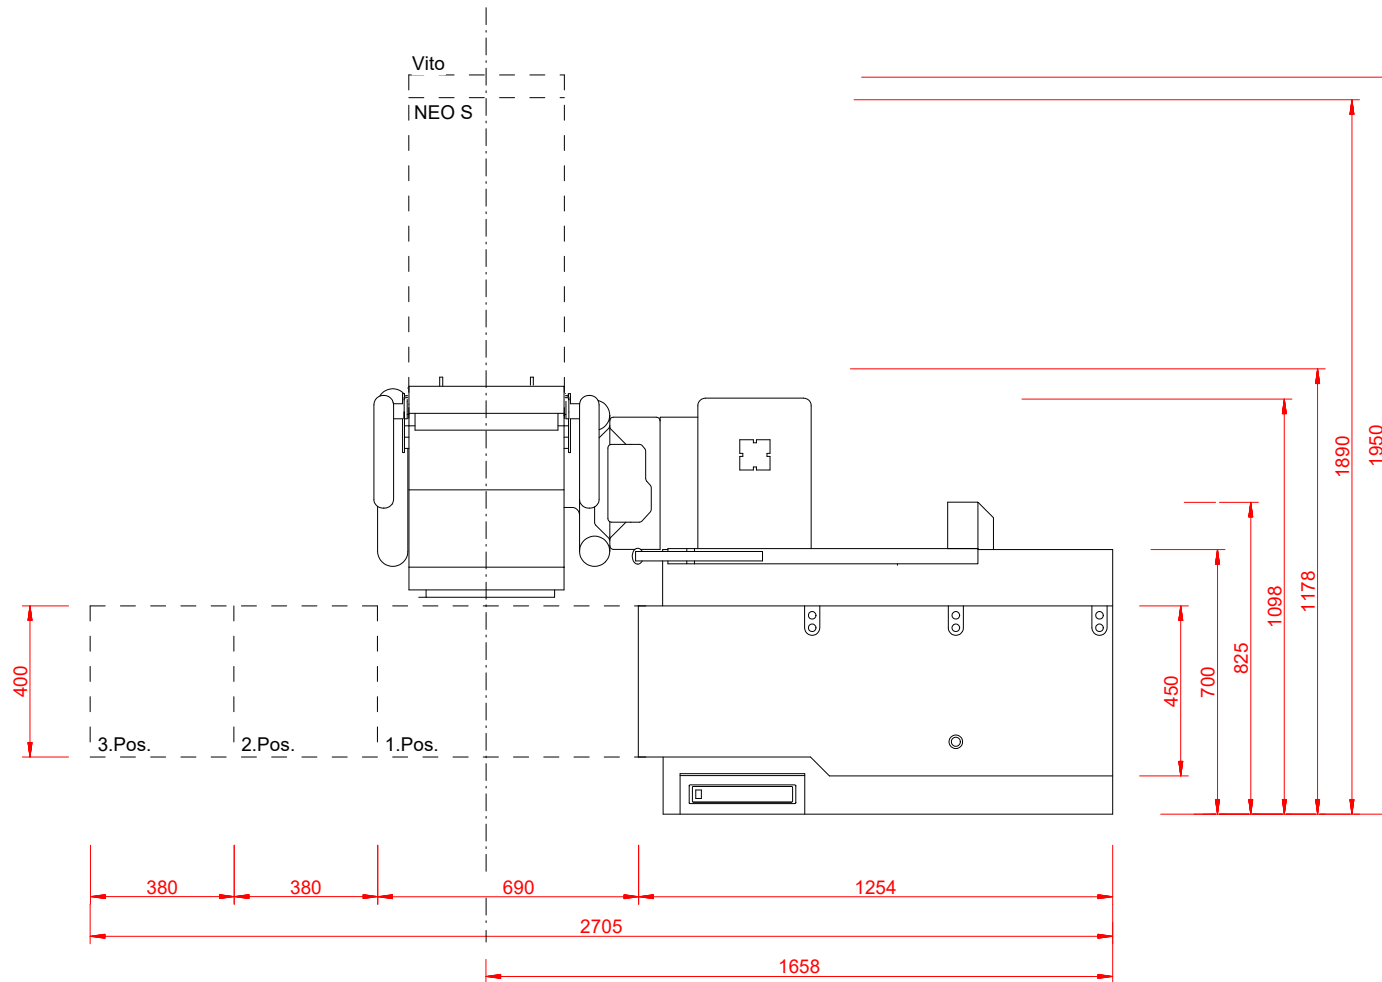

 **BLOCKOPTIC**

Semerteichstr. 60 - 44141 Dortmund  
Tel +49 (0)231-1087785-0

Modifications due to  
technical development  
are reserved

**Duoline 4.0** 1-/2-Position

Drawing		1:20
Project-No.		
Date	01.2021	chk
Change of		

 **BLOCKOPTIC**

Semerteichstr. 60 - 44141 Dortmund  
Tel +49 (0)231-1087785-0

Modifications due to  
technical development  
are reserved

**Duoline 4.0** 3-Position

Drawing		1:20
Project-No.		
Date	01.2021	chk
Change of		